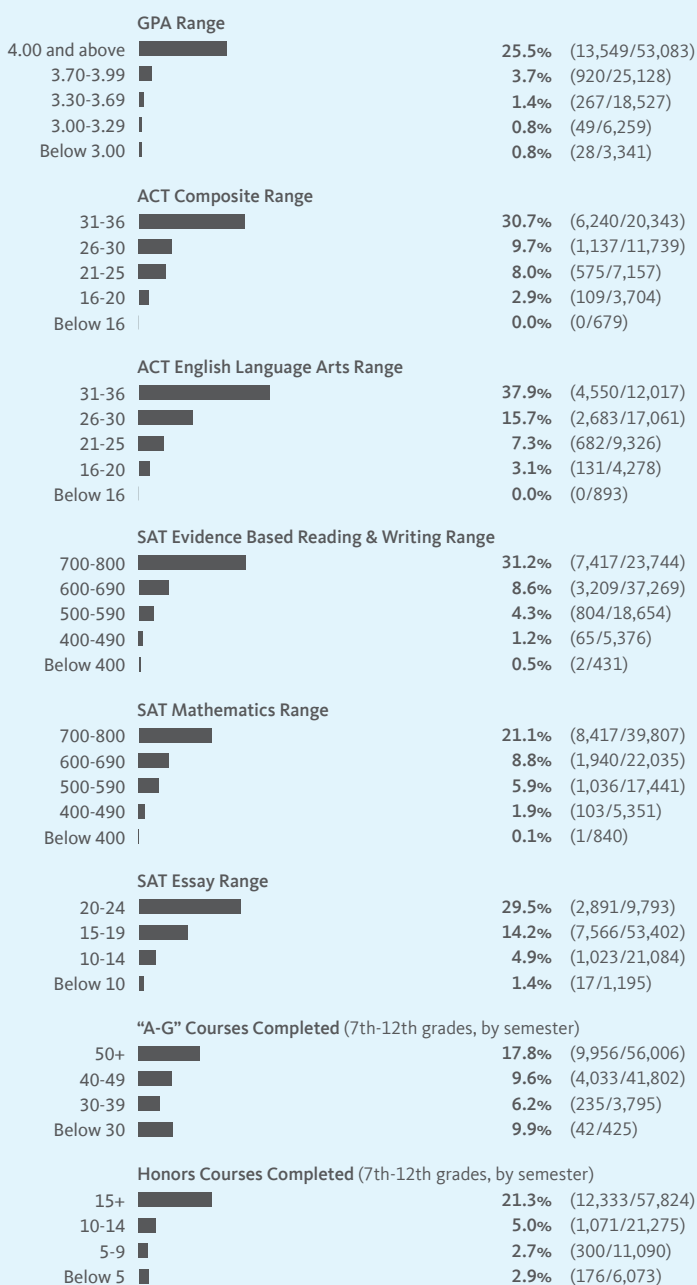

Freshman admission profile Fall 2018

Applications: 113,748

Admits: 16,020

Admit Rate: 14.1%

Admit Rate — By Percentage (Admits/Applicants)*

* GPA and test score range totals do not include freshman applicants whose GPA and/or test scores were unavailable. These figures are preliminary as of June 2018.