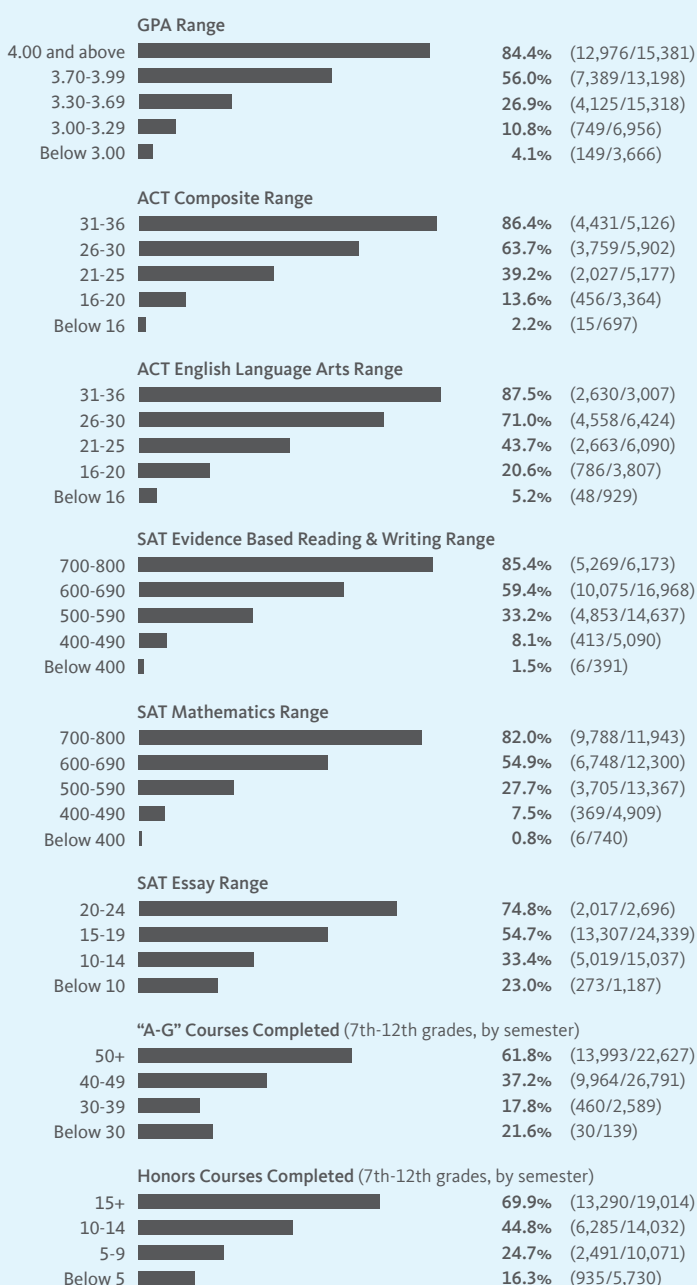

UC Santa Cruz

Freshman admission profile Fall 2018

Applications: 56,634

Admits: 26,997

Admit Rate: 47.7%

Admit Rate — By Percentage (Admits/Applicants)*

* GPA and test score range totals do not include freshman applicants whose GPA and/or test scores were unavailable. These figures are preliminary as of June 2018.