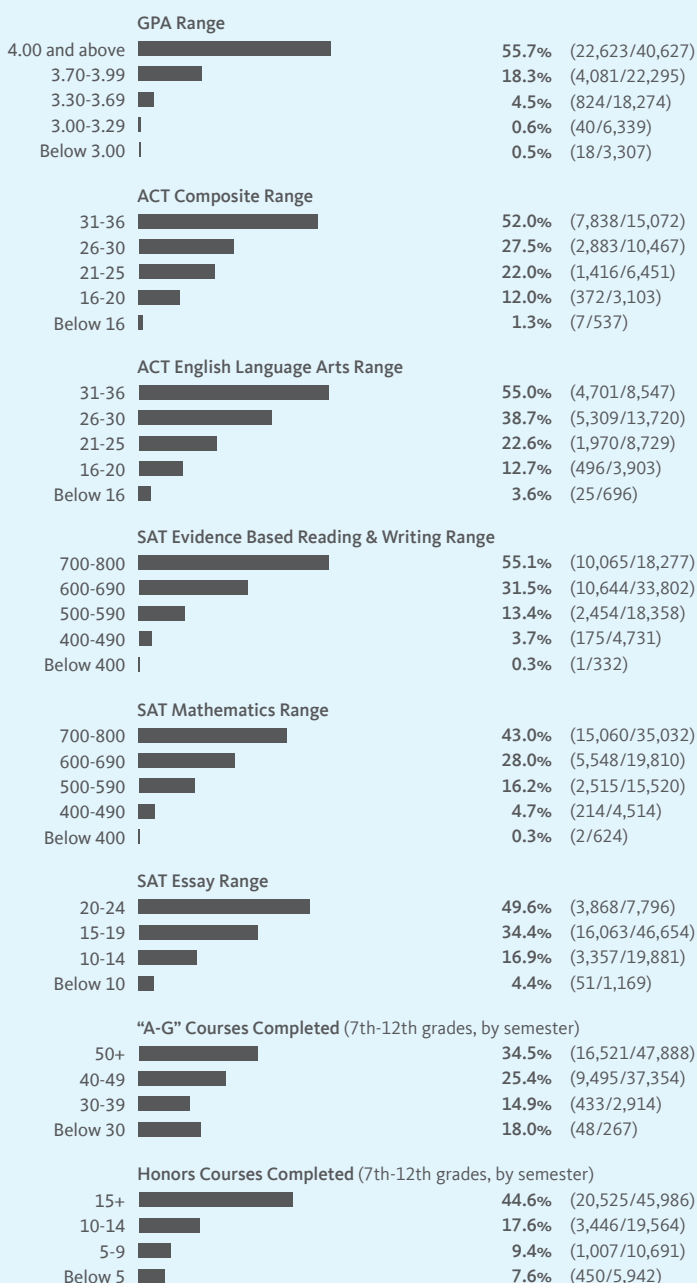

UC San Diego

Freshman admission profile Fall 2018

Applications: 97,899

Admits: 29,577

Admit Rate: 30.2%

Admit Rate — By Percentage (Admits/Applicants)*

* GPA and test score range totals do not include freshman applicants whose GPA and/or test scores were unavailable. These figures are preliminary as of June 2018.