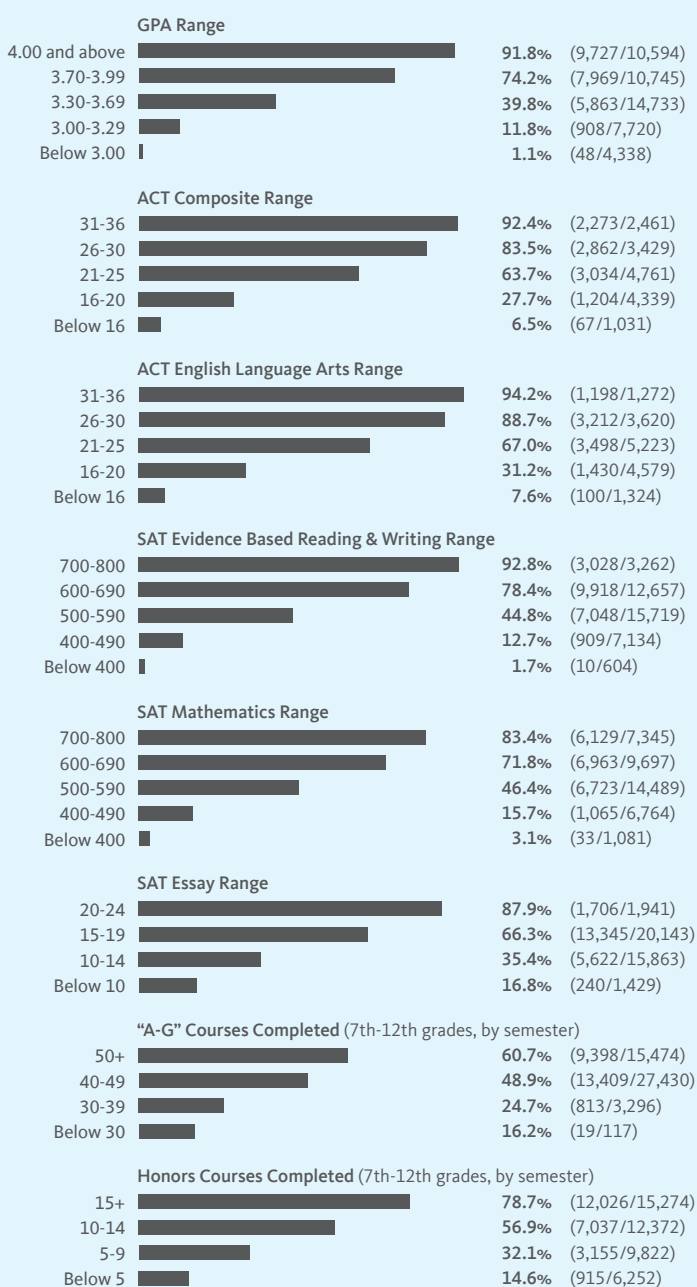

## Freshman admission profile Fall 2018

Applications: 49,079

Admits: 24,993

Admit Rate: 50.9%

### Admit Rate — By Percentage (Admits/Applicants)\*

\* GPA and test score range totals do not include freshman applicants whose GPA and/or test scores were unavailable. These figures are preliminary as of June 2018.