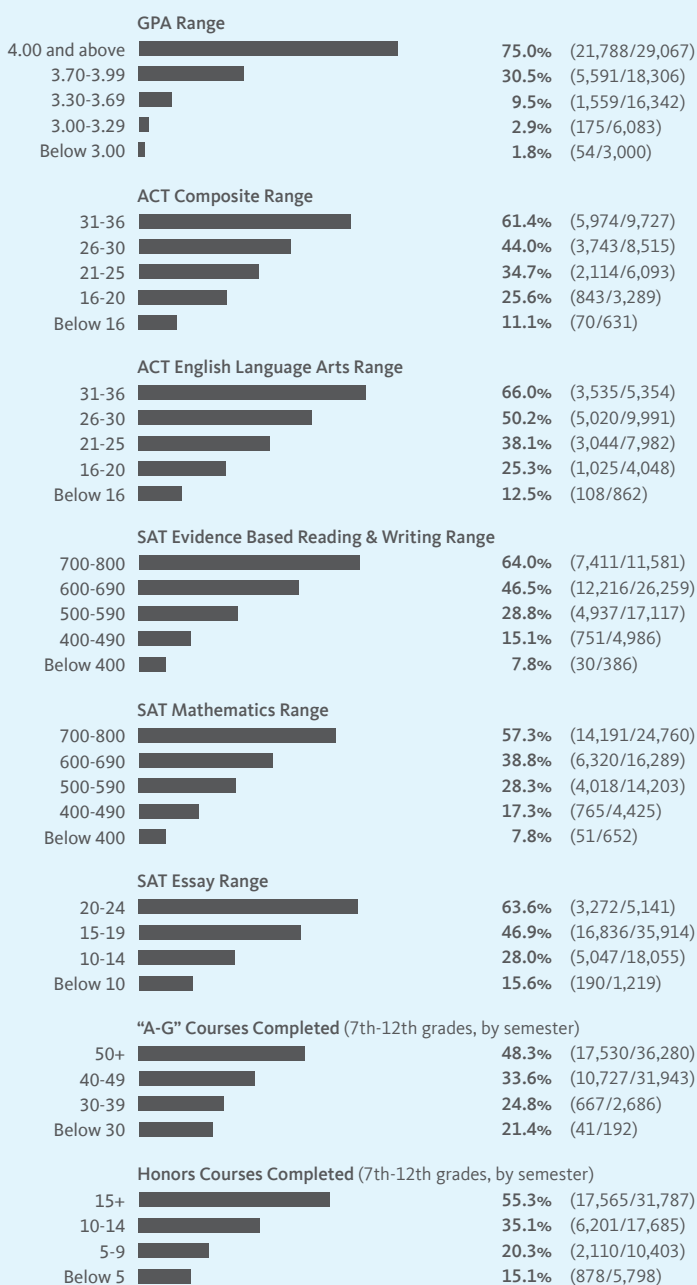

UC Davis

Freshman admission profile Fall 2018

Applications: 78,024

Admits: 32,179

Admit Rate: 41.2%

Admit Rate — By Percentage (Admits/Applicants)*

* GPA and test score range totals do not include freshman applicants whose GPA and/or test scores were unavailable. These figures are preliminary as of June 2018.